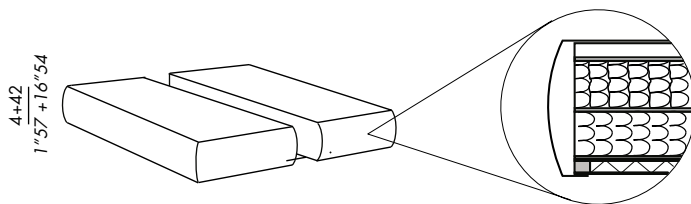

sommier a molle
spring bases