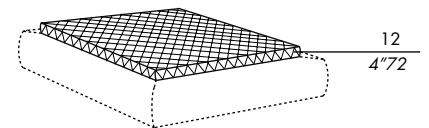

topper plus