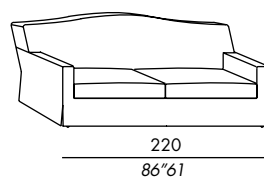

NEUMAN

2005

- divani sfoderabili
- struttura in legno
- imbottitura in poliuretano indeformabile
- piedini in legno tinto black
- cuscino seduta in piuma supportata

- sofas with completely removable covers
- wooden frame
- non-deformable polyurethane padding
- feet in black stained wood
- seat cushion in reinforced feathers

- Abziehbare Sofas
- Holzgestell
- Polsterung aus unverformbaren PU-Schäumen
- Holzfüße black gebeizt
- Sitzkissen Polyesterdaune

- canapés déhoussables
- structure en bois
- rembourrage en polyuréthane indéformable
- pieds en bois teinté black
- coussin assise en plumes renforcées

- sofás desenfundables
- estructura de madera
- relleno en poliuretano indeformable
- patas de madera teñida black
- cojín asiento en pluma soportada

sofa 220