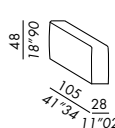

bracciolo - armrest
LARGE 48