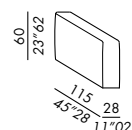

bracciolo - armrest
LARGE 60