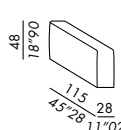

bracciolo - armrest
LARGE 48