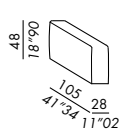

bracciolo - armrest
LARGE 48