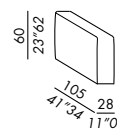

bracciolo - armrest
LARGE 60