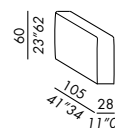

bracciolo - armrest
LARGE 60