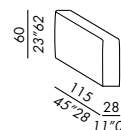

bracciolo - armrest
LARGE 60