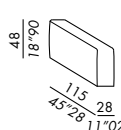

bracciolo - armrest
LARGE 48