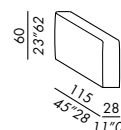

bracciolo - armrest
LARGE 60