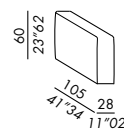

bracciolo - armrest
LARGE 60