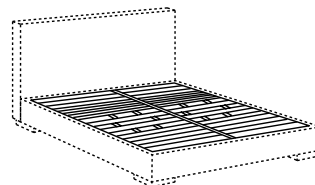

rete elite
elite slatted base