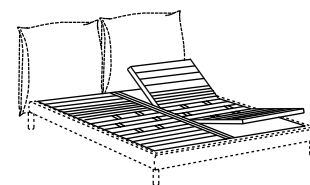

rete élite MM
élite MM slatted base