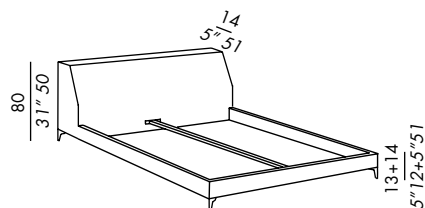

rete elite
elite slatted base